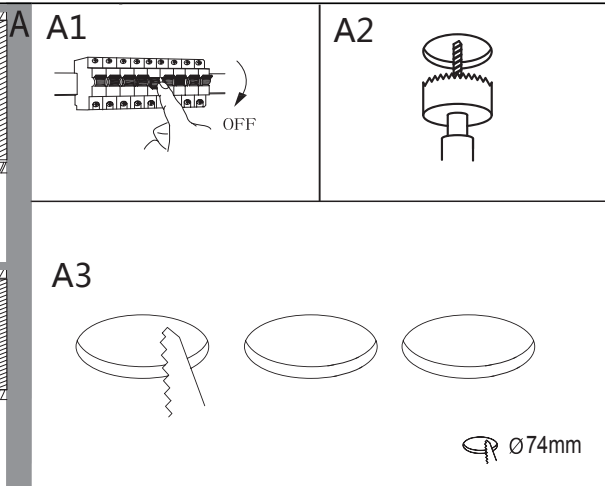

# EGLO

LED panel light  
Art.-Nr.: 98633 98634  
98635

**EGLO**

my light | my style

[www.eglo.com/installation/fueva](http://www.eglo.com/installation/fueva)