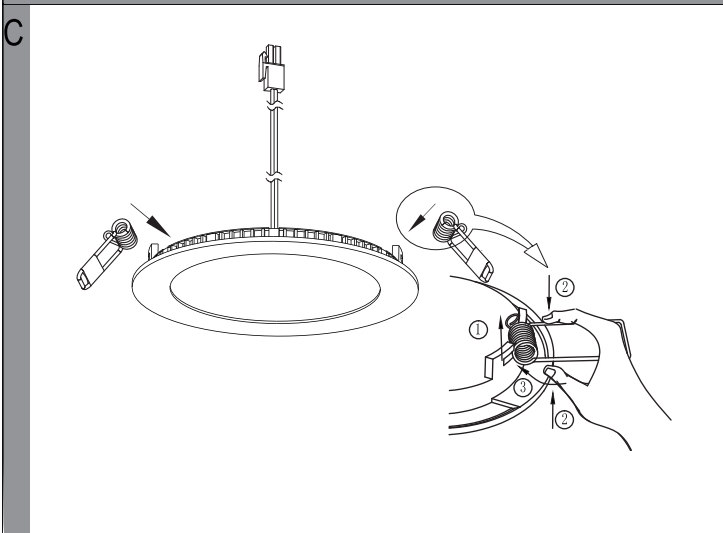

# EGLO

LED panel light  
Art.-Nr.: 98633 98634  
98635

**EGLO**

my light | my style

[www.eglo.com/installation/fueva](http://www.eglo.com/installation/fueva)