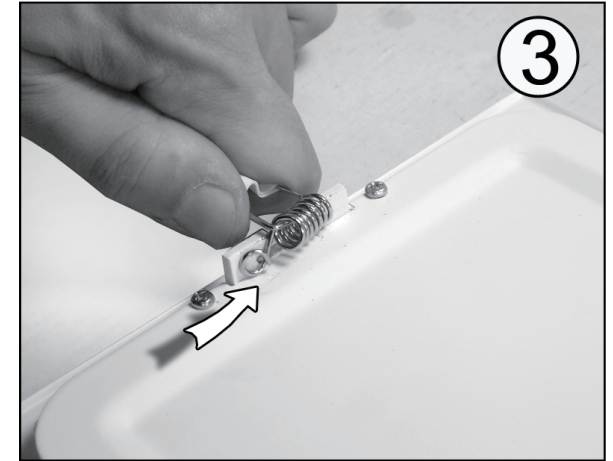

# EGLO

LED panel light  
Art.-Nr.: 98633 98634  
98635

**EGLO**

my light | my style

[www.eglo.com/installation/fueva](http://www.eglo.com/installation/fueva)