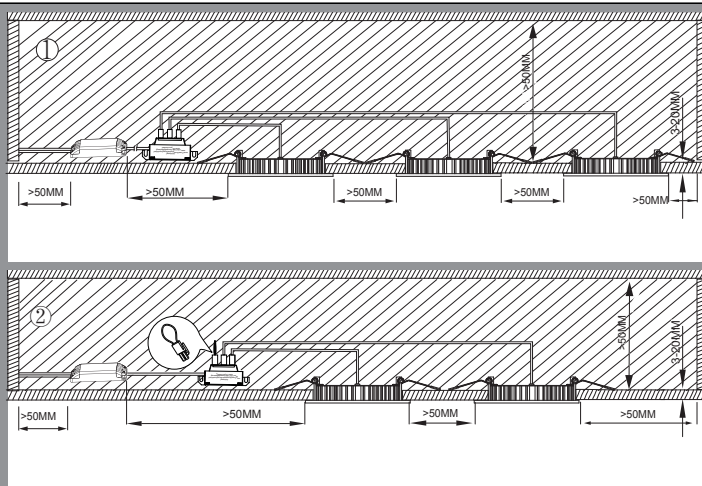

# EGLO

LED panel light  
Art.-Nr.: 98633 98634  
98635

**EGLO**

my light | my style

[www.eglo.com/installation/fueva](http://www.eglo.com/installation/fueva)