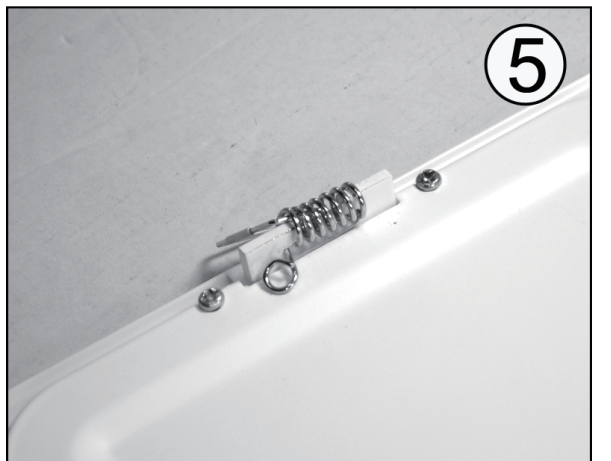

# EGLO

LED panel light  
Art.-Nr.: 98633 98634  
98635

**EGLO**

my light | my style

[www.eglo.com/installation/fueva](http://www.eglo.com/installation/fueva)