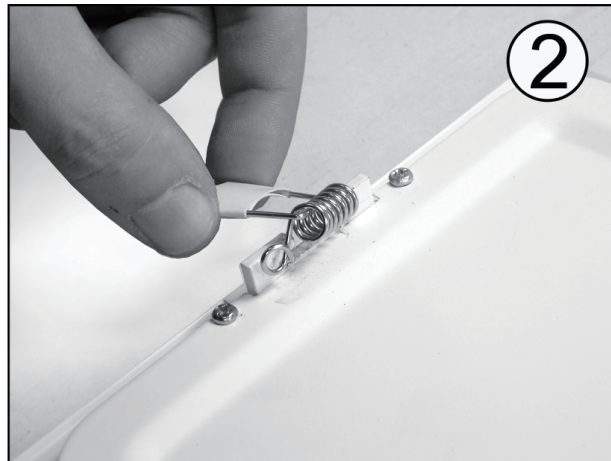

# EGLO

LED panel light  
Art.-Nr.: 98633 98634  
98635

**EGLO**

my light | my style

[www.eglo.com/installation/fueva](http://www.eglo.com/installation/fueva)