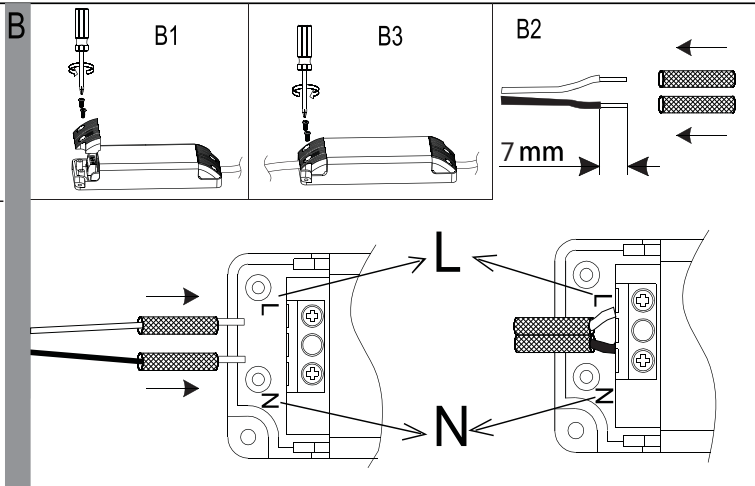

# EGLO

LED panel light  
Art.-Nr.: 98633 98634  
98635

**EGLO**

my light | my style

[www.eglo.com/installation/fueva](http://www.eglo.com/installation/fueva)