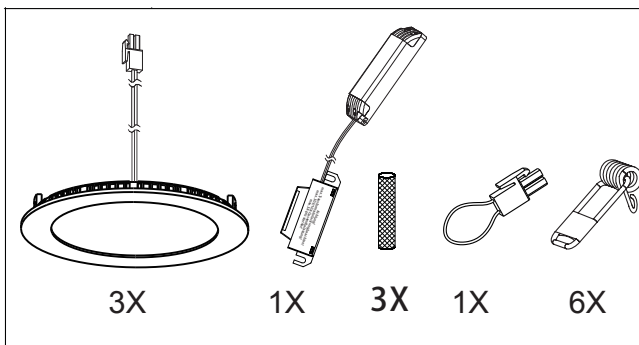

# EGLO

LED panel light  
Art.-Nr.: 98633 98634  
98635

**EGLO**

my light | my style

[www.eglo.com/installation/fueva](http://www.eglo.com/installation/fueva)